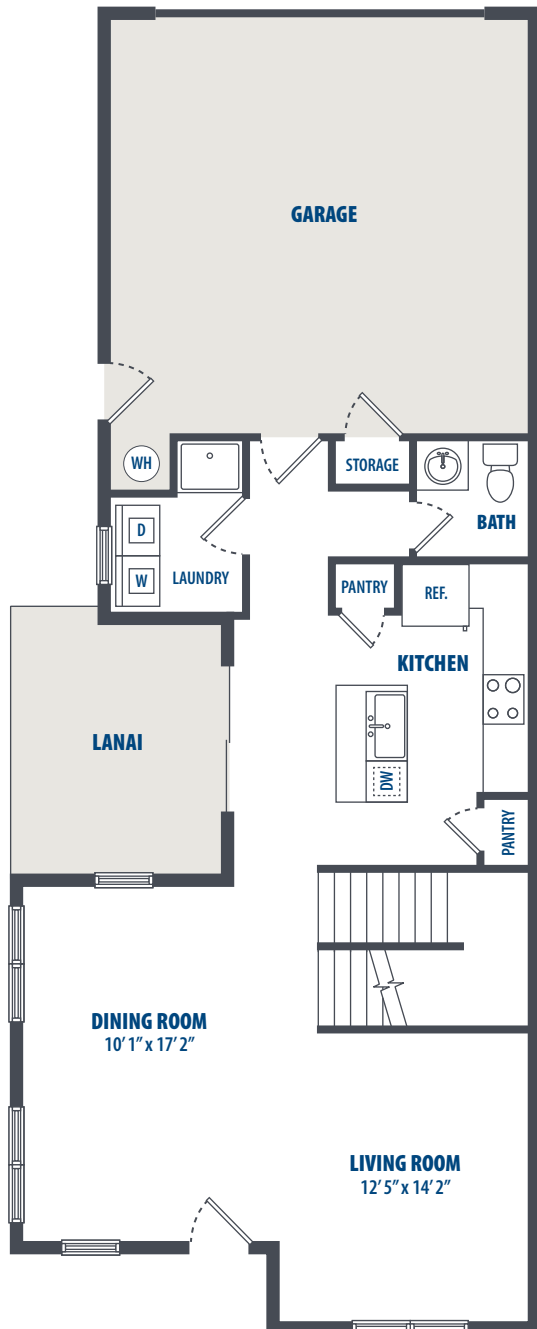

## CATLIN PARK - USS CHARLESTON

3 Bedroom | 2.5 Bath | 1647 Sq. Ft.\*

### FIRST FLOOR