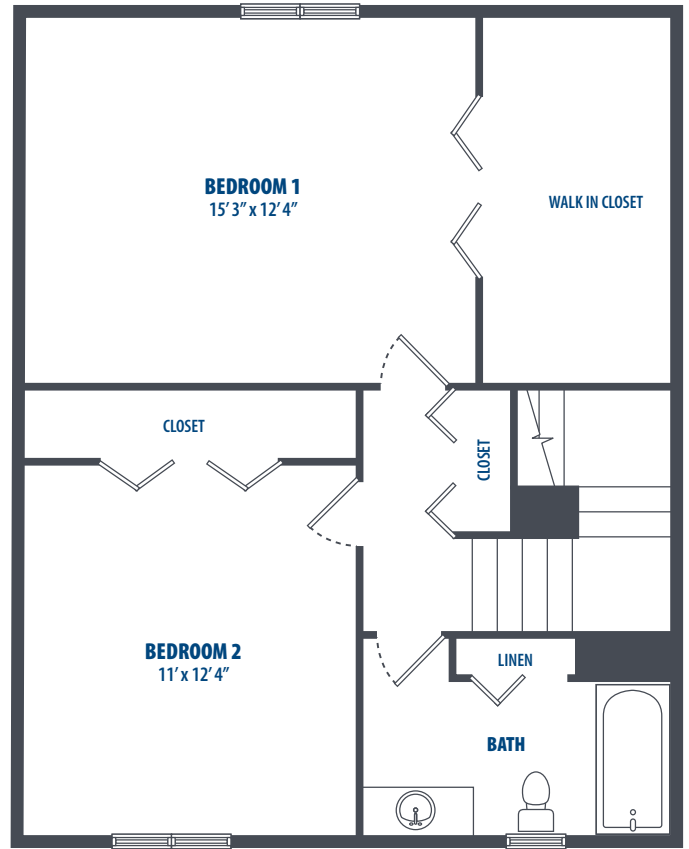

'OHANA NAVY
FAMILY HOUSING

HUNT MILITARY COMMUNITIES

HALAWA

2 Bedroom | 1.5 Bath | 987 Sq. Ft.*

FIRST FLOOR

SECOND FLOOR

3349 Catlin Drive | Honolulu, HI 96818 | Phone: 808-784-7800

**All square footage is approximate.*