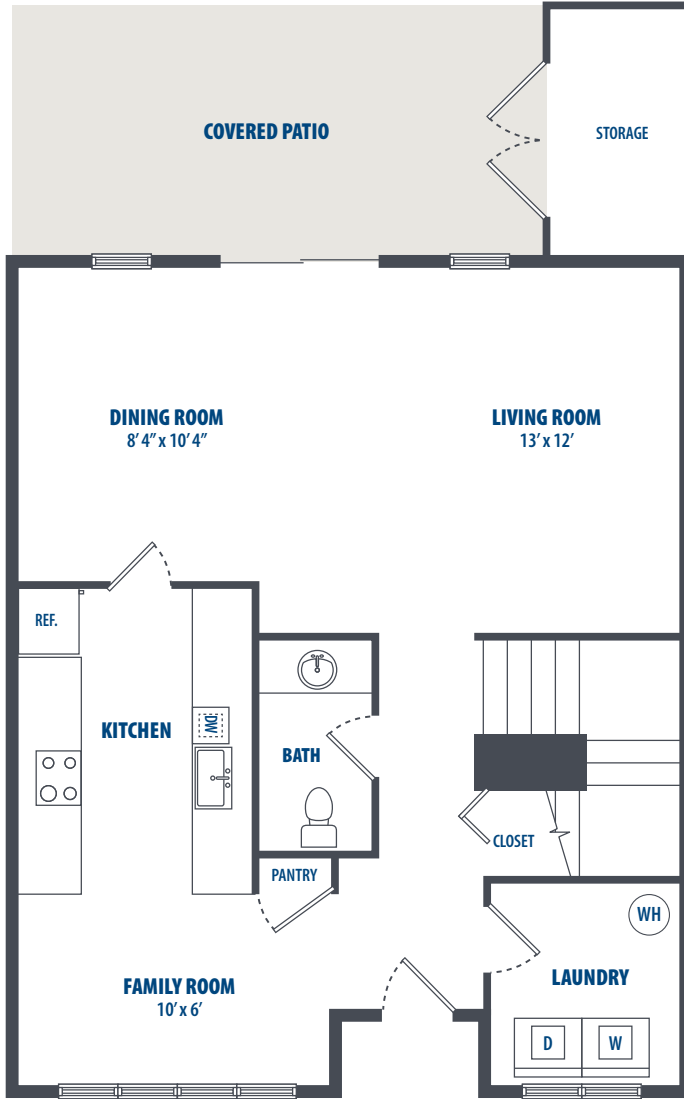

'OHANA NAVY
FAMILY HOUSING

HUNT MILITARY COMMUNITIES

HALAWA

2 Bedroom | 1.5 Bath | 987 Sq. Ft.*

FIRST FLOOR

SECOND FLOOR

3349 Catlin Drive | Honolulu, HI 96818 | Phone: 808-784-7800

**All square footage is approximate.*