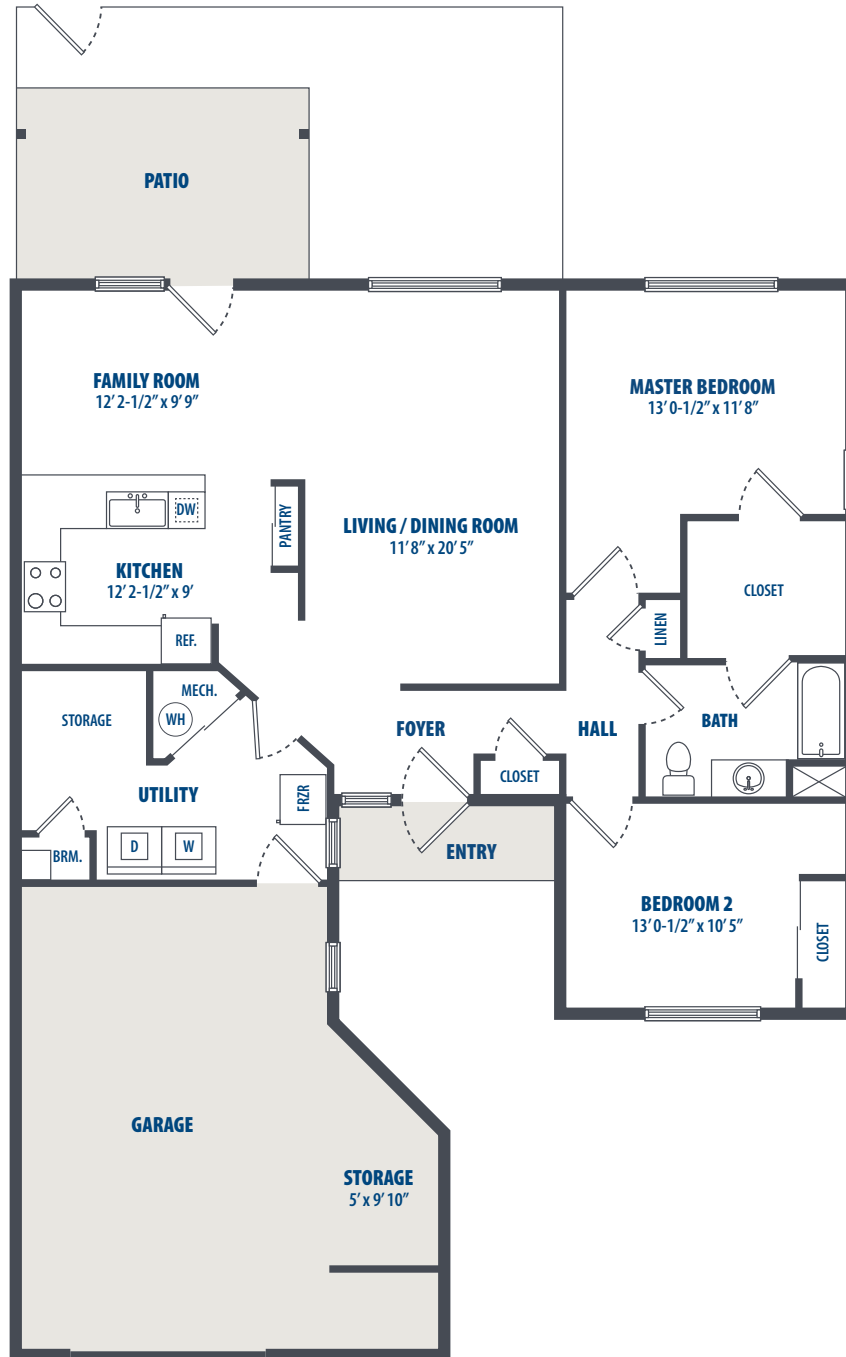

**'OHANA NAVY**  
FAMILY HOUSING

**HUNT** MILITARY COMMUNITIES

**PEARL CITY PENINSULA**  
**SWORDFISH**

2 Bedroom | 1 Bath | ---- Sq. Ft.\*

3349 Catlin Drive | Honolulu, HI 96818 | Phone: 808-784-7800

*\*All square footage is approximate.*