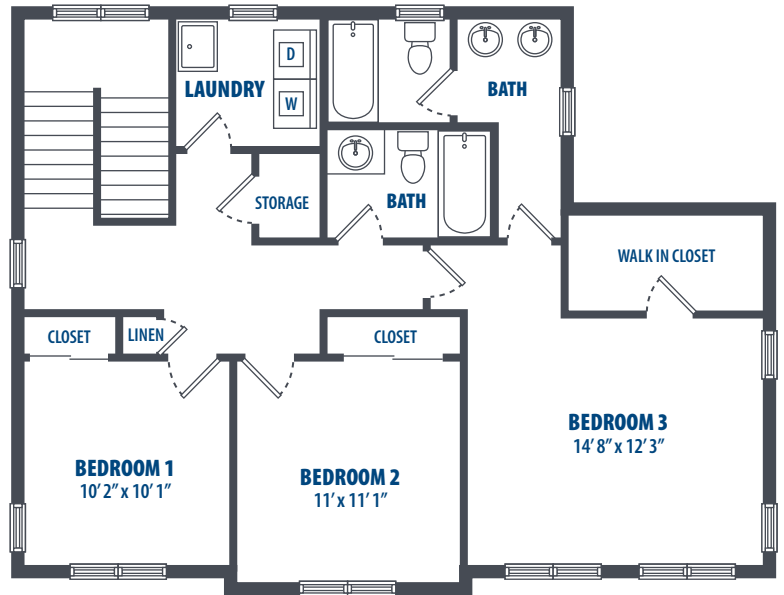

'OHANA NAVY
FAMILY HOUSING

HUNT MILITARY COMMUNITIES

CATLIN PARK - 221

3 Bedroom | 2.5 Bath | 1763 Sq. Ft.*

SECOND FLOOR

FIRST FLOOR

3349 Catlin Drive | Honolulu, HI 96818 | Phone: 808-784-7800

**All square footage is approximate.*