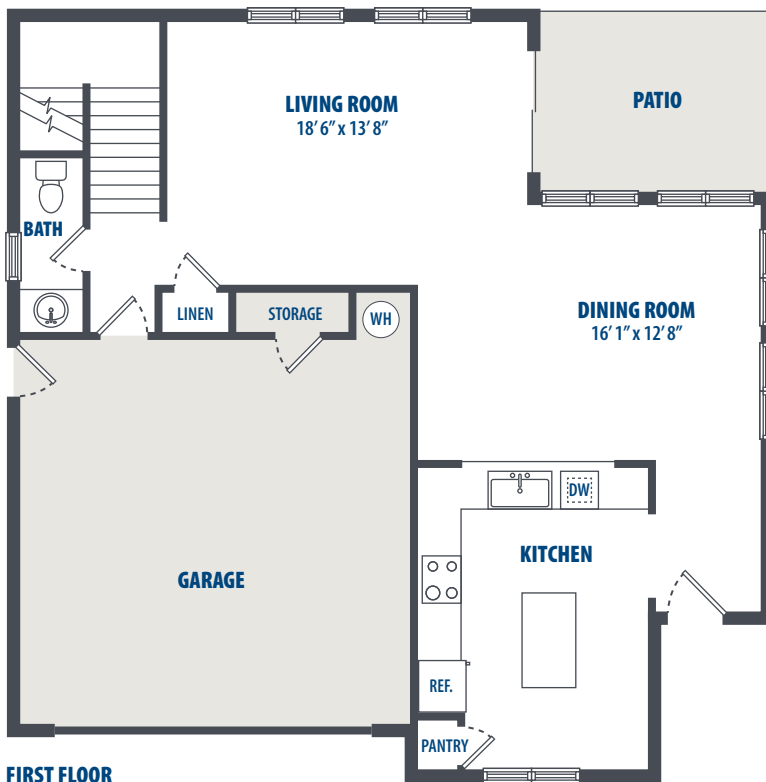

'OHANA NAVY
FAMILY HOUSING

HUNT MILITARY COMMUNITIES

CATLIN PARK - 221

3 Bedroom | 2.5 Bath | 1763 Sq. Ft.*

SECOND FLOOR

FIRST FLOOR

3349 Catlin Drive | Honolulu, HI 96818 | Phone: 808-784-7800

**All square footage is approximate.*