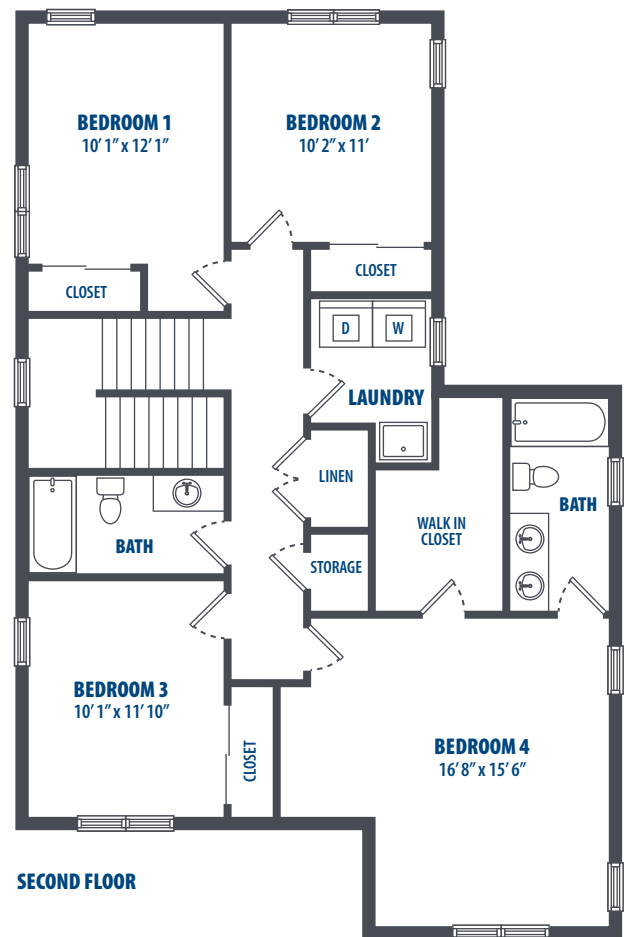

CATLIN PARK - 214

4 Bedroom | 2.5 Bath | 1953 Sq. Ft.*

3349 Catlin Drive | Honolulu, HI 96818 | Phone: 808-784-7800

**All square footage is approximate.*