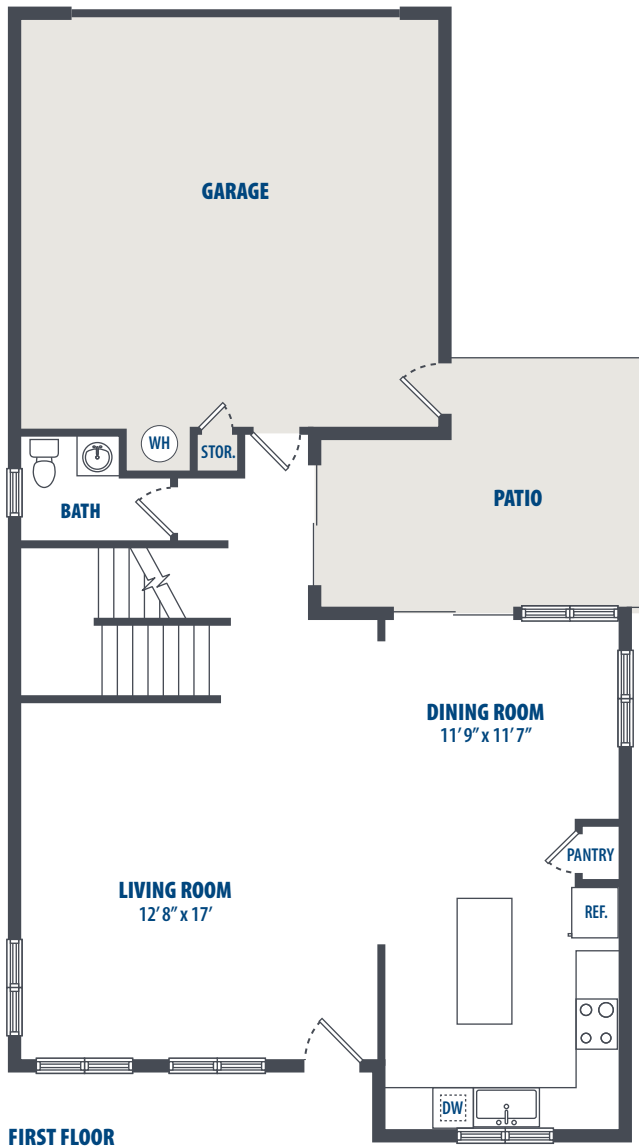

CATLIN PARK - 214

4 Bedroom | 2.5 Bath | 1953 Sq. Ft.*

3349 Catlin Drive | Honolulu, HI 96818 | Phone: 808-784-7800

**All square footage is approximate.*