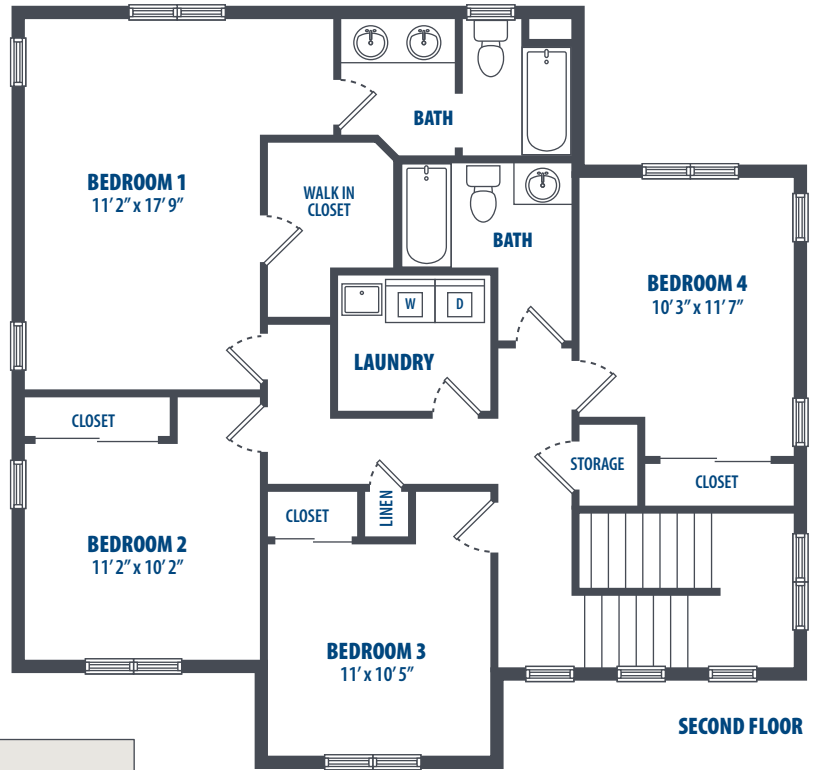

CATLIN PARK - 222

4 Bedroom | 2.5 Bath | 1961 Sq. Ft.*

FIRST FLOOR

3349 Catlin Drive | Honolulu, HI 96818 | Phone: 808-784-7800

**All square footage is approximate.*