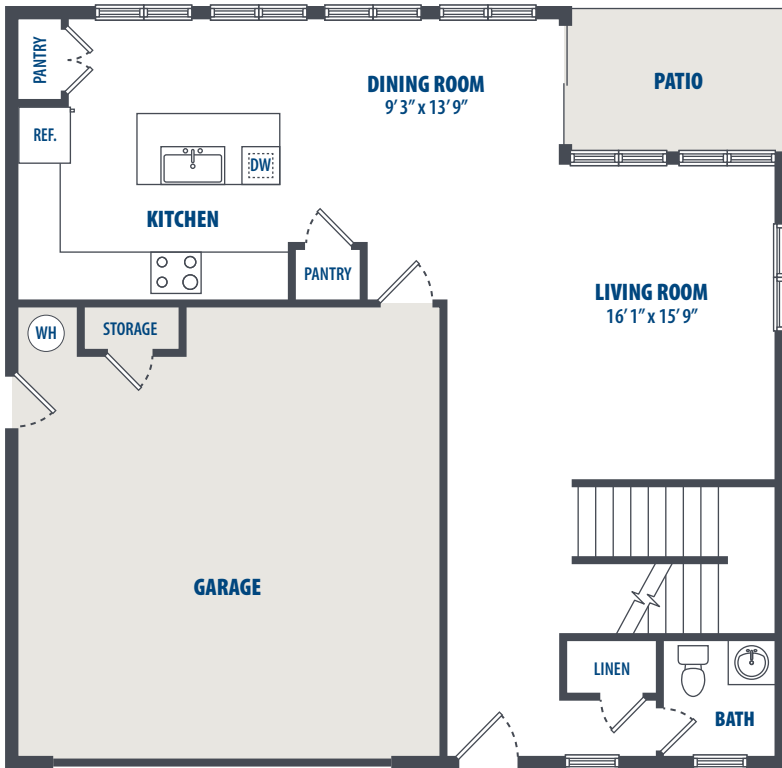

CATLIN PARK - 222

4 Bedroom | 2.5 Bath | 1961 Sq. Ft.*

FIRST FLOOR

3349 Catlin Drive | Honolulu, HI 96818 | Phone: 808-784-7800

**All square footage is approximate.*