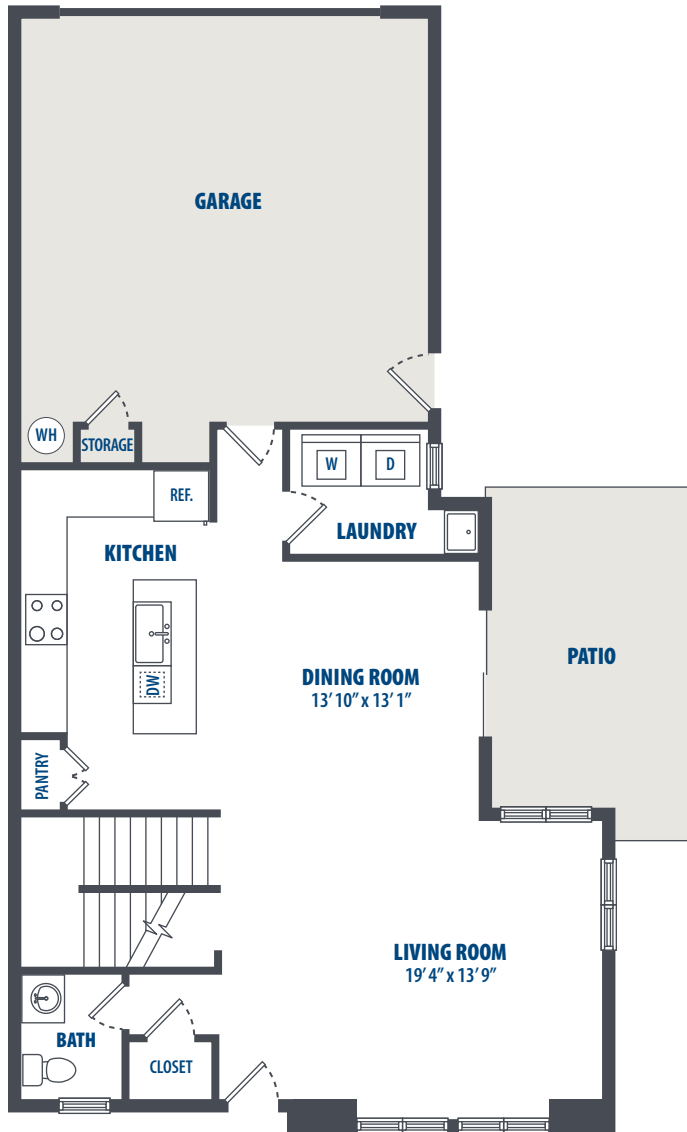

CATLIN PARK - 210

3 Bedroom | 2.5 Bath | 1771 Sq. Ft.*

FIRST FLOOR

SECOND FLOOR

3349 Catlin Drive | Honolulu, HI 96818 | Phone: 808-784-7800

**All square footage is approximate.*