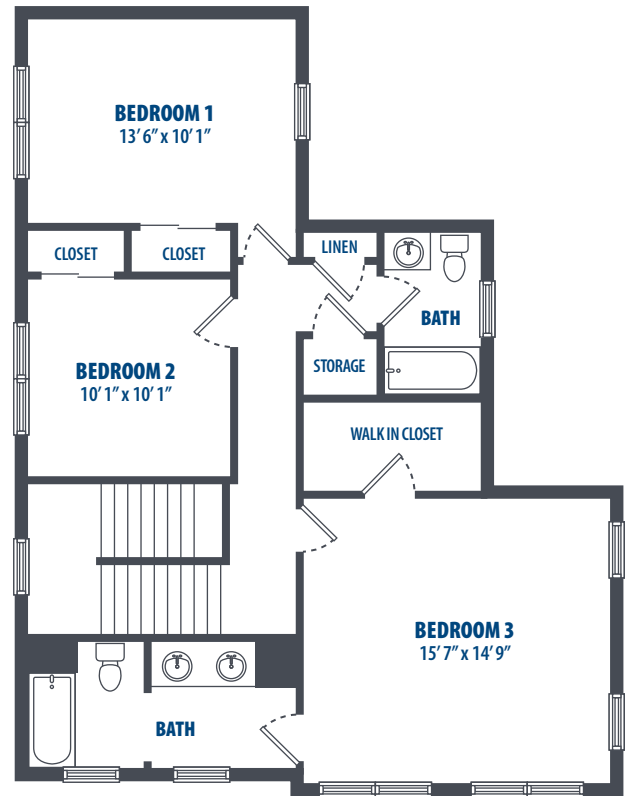

CATLIN PARK - 210

3 Bedroom | 2.5 Bath | 1771 Sq. Ft.*

FIRST FLOOR

SECOND FLOOR

3349 Catlin Drive | Honolulu, HI 96818 | Phone: 808-784-7800

**All square footage is approximate.*