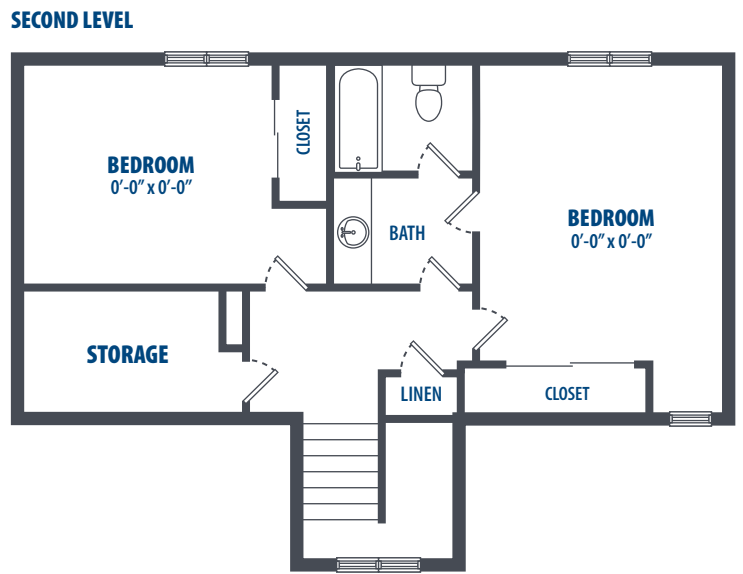

'OHANA NAVY
FAMILY HOUSING

HUNT MILITARY COMMUNITIES

MOANALUA TERRACE - WAIKIKI

2 Bedroom | 1.5 Bath | 949 Sq. Ft.*

3349 Catlin Drive | Honolulu, HI 96818 | Phone: 808-784-7800

**All square footage is approximate.*