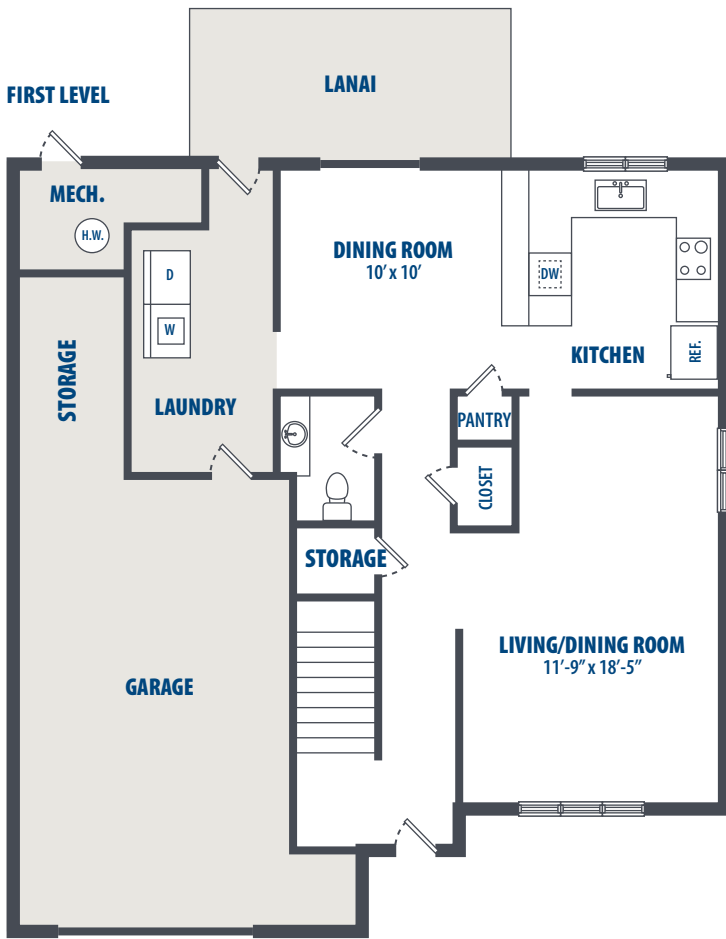

'OHANA NAVY
FAMILY HOUSING

HUNT MILITARY COMMUNITIES

MOANALUA TERRACE - WAIKIKI

2 Bedroom | 1.5 Bath | 949 Sq. Ft.*

3349 Catlin Drive | Honolulu, HI 96818 | Phone: 808-784-7800

**All square footage is approximate.*