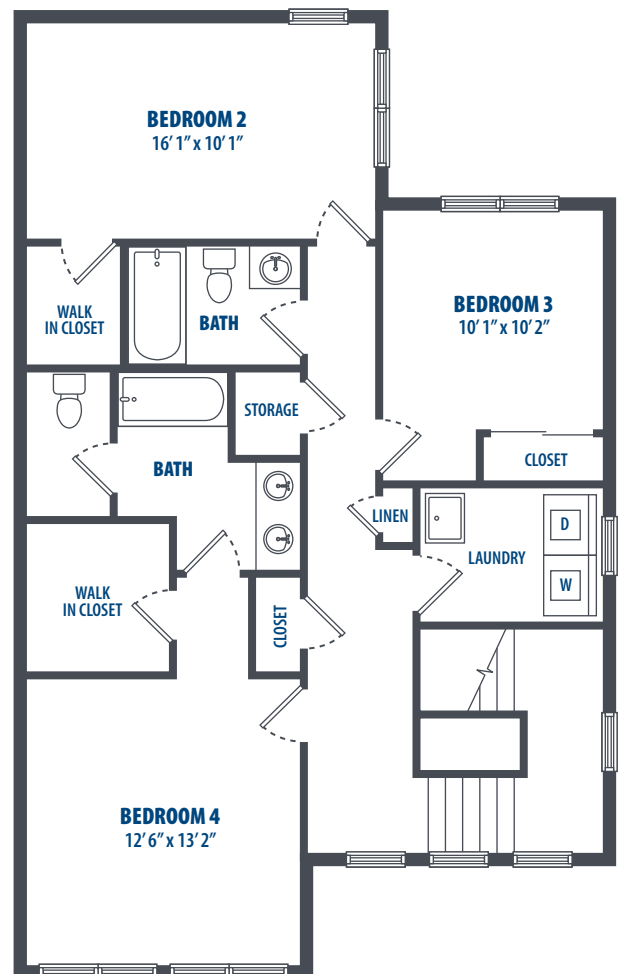

CATLIN PARK - 118 ADA

4 Bedroom | 3 Bath | 1992 Sq. Ft.*

FIRST FLOOR

SECOND FLOOR

3349 Catlin Drive | Honolulu, HI 96818 | Phone: 808-784-7800

**All square footage is approximate.*