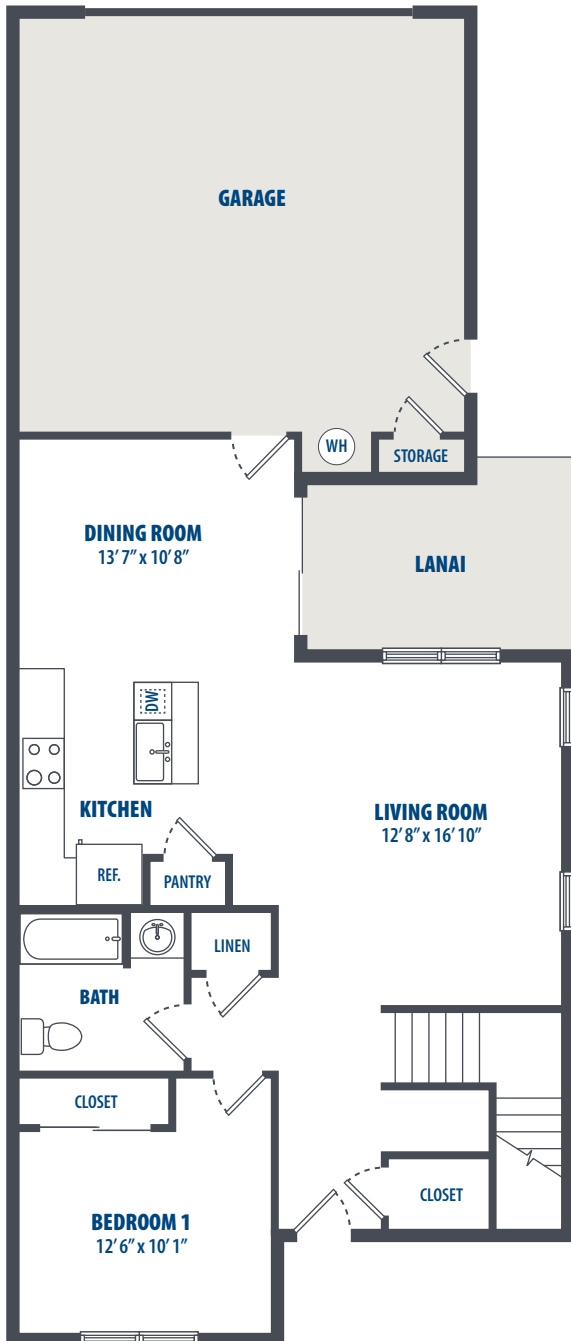

CATLIN PARK - 118 ADA

4 Bedroom | 3 Bath | 1992 Sq. Ft.*

FIRST FLOOR

SECOND FLOOR

3349 Catlin Drive | Honolulu, HI 96818 | Phone: 808-784-7800

**All square footage is approximate.*