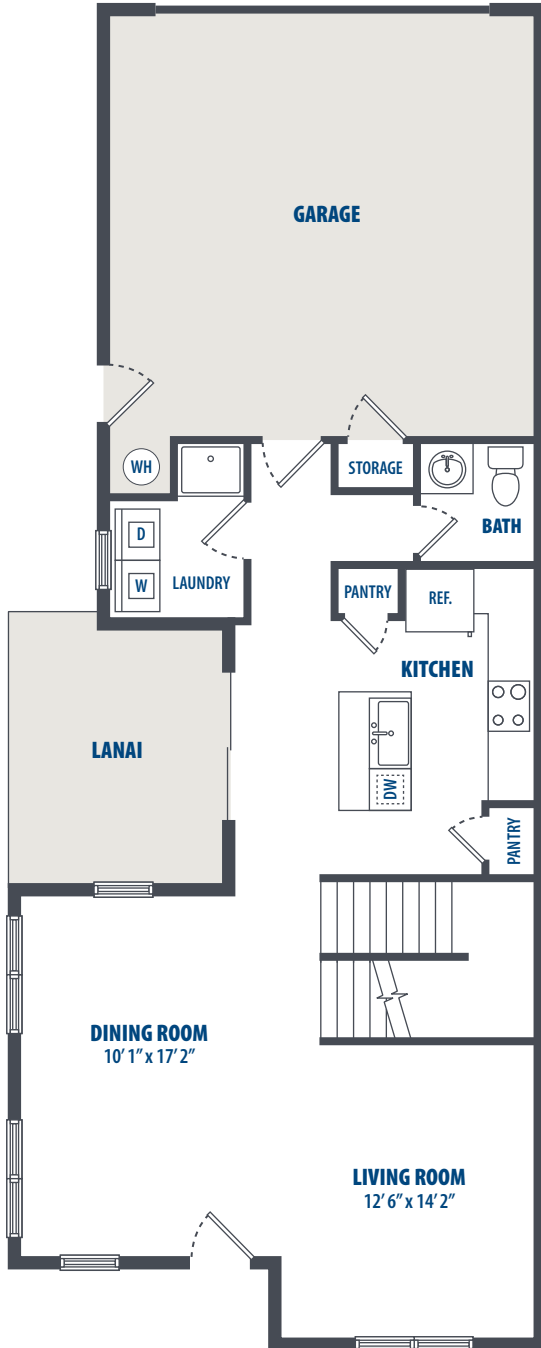

'OHANA NAVY
FAMILY HOUSING

HUNT MILITARY COMMUNITIES

CATLIN PARK - USS UTAH

4 Bedroom | 2.5 Bath | 1950 Sq. Ft.*

FIRST FLOOR

SECOND FLOOR

3349 Catlin Drive | Honolulu, HI 96818 | Phone: 808-784-7800

**All square footage is approximate.*