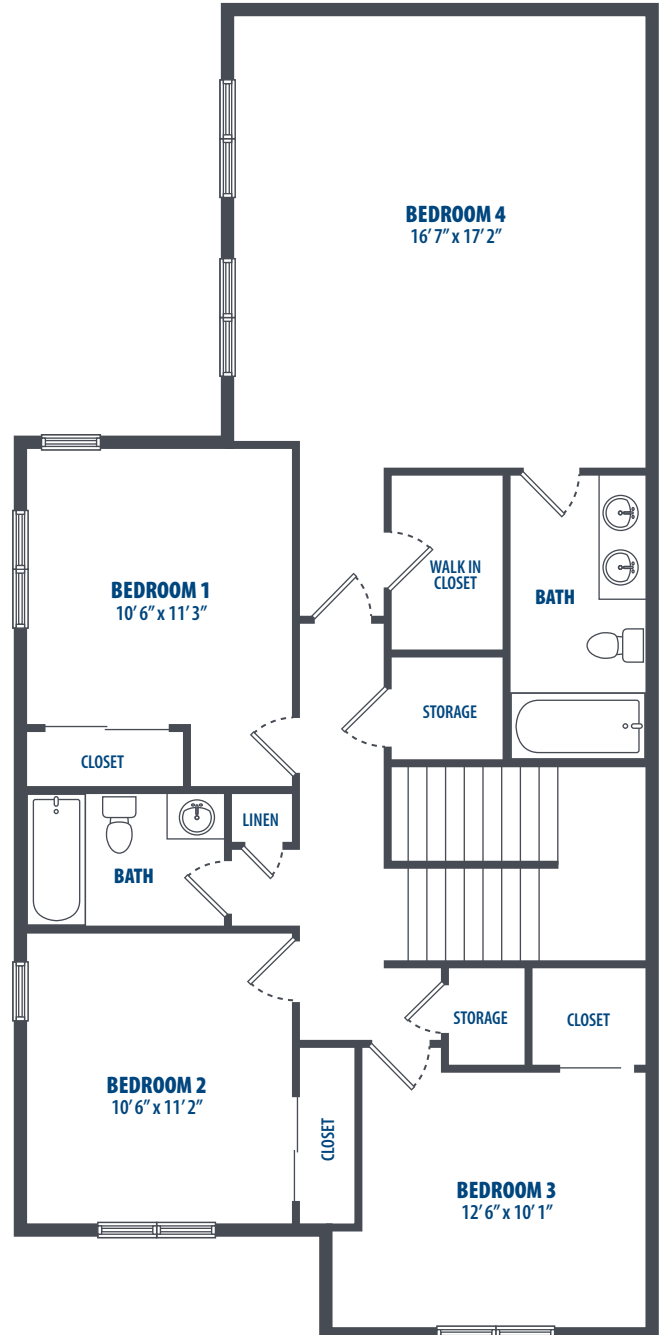

'OHANA NAVY
FAMILY HOUSING

HUNT MILITARY COMMUNITIES

CATLIN PARK - USS UTAH

4 Bedroom | 2.5 Bath | 1950 Sq. Ft.*

FIRST FLOOR

SECOND FLOOR

3349 Catlin Drive | Honolulu, HI 96818 | Phone: 808-784-7800

**All square footage is approximate.*