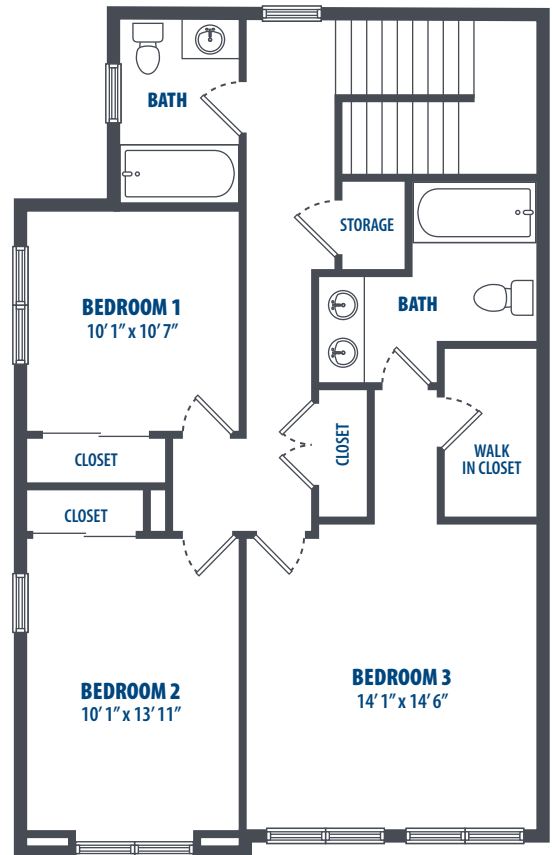

'OHANA NAVY
FAMILY HOUSING

HUNT MILITARY COMMUNITIES

CATLIN PARK - USS CONNECTICUT

3 Bedroom | 2.5 Bath | 1720 Sq. Ft.*

FIRST FLOOR

SECOND FLOOR

3349 Catlin Drive | Honolulu, HI 96818 | Phone: 808-784-7800

**All square footage is approximate.*