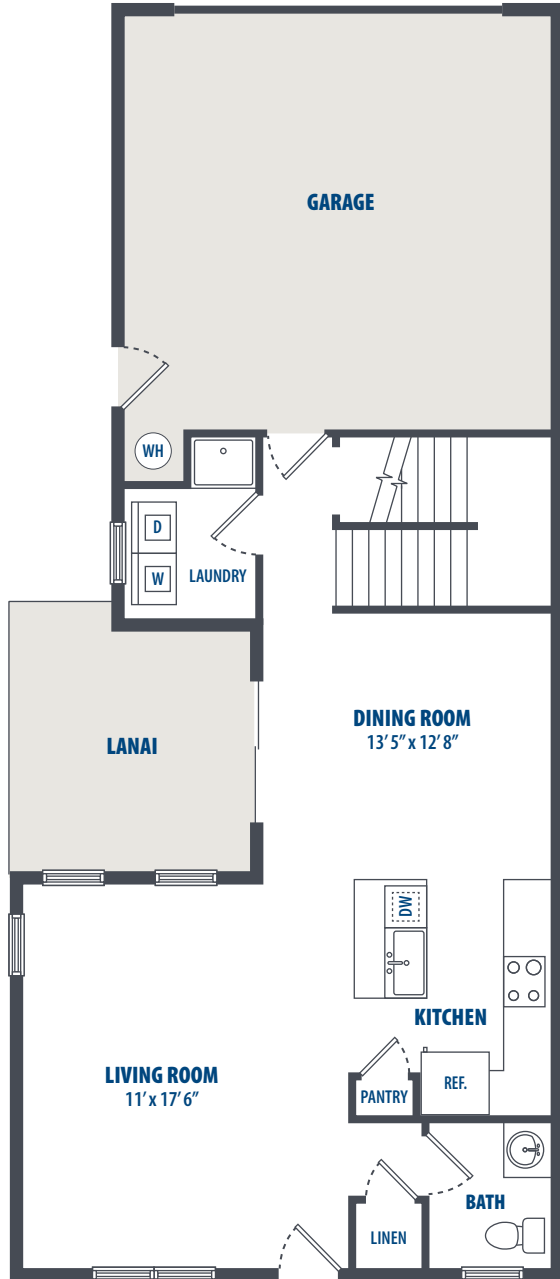

'OHANA NAVY
FAMILY HOUSING

HUNT MILITARY COMMUNITIES

CATLIN PARK - USS CONNECTICUT

3 Bedroom | 2.5 Bath | 1720 Sq. Ft.*

FIRST FLOOR

SECOND FLOOR

3349 Catlin Drive | Honolulu, HI 96818 | Phone: 808-784-7800

**All square footage is approximate.*